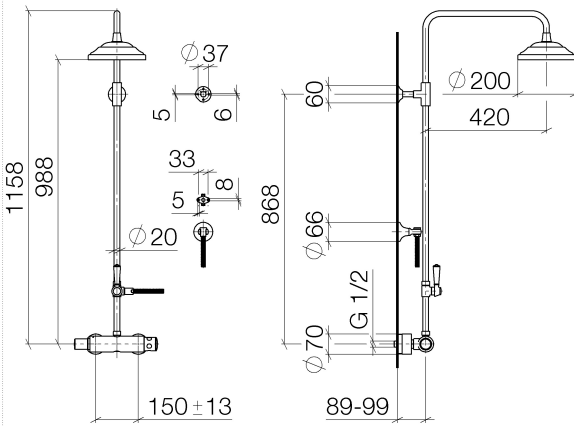

ST 050 304 4360

1:10