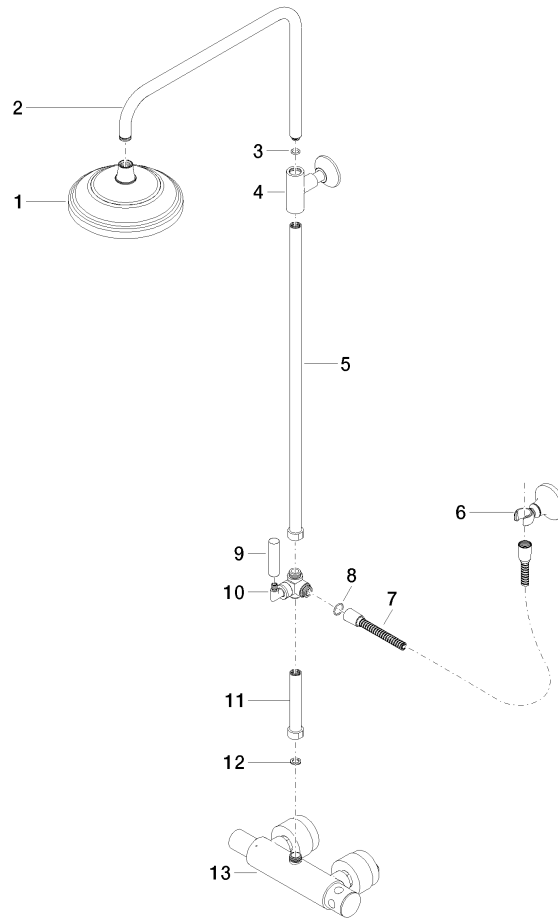

ST 050 304 4360

- shower with fixed riser projection 420mm
- rain shower Ø 200 mm
- rain shower with anti-scale system
- max. rainshower flow 14 l/min
- Function from: 8 l/min
- rotary diverter for fixed-riser shower/hand shower
- height of fittings up to rain shower (bottom edge) 985mm
- height of fittings up to top edge of elbow 1160mm
- two-part push-on rosette Ø 65 mm
- rosette for shower holder Ø 65mm
- rosette for wall mounting Ø 60mm
- gauge 150 mm - 13 mm
- metal shower hose 1250mm with integrated anti-twist protection
- 1/2" connection
- Pipe diameter 20 mm

ST 050 304 4360

Parts for other finishes can be found here: [Chrome](#)

Spare parts list

No.	Item Number	Name	Quantity used	Delivery time
1	04 12 05 038 01-08	shower	1	60
2	04 28 22 101 20-08	spout	1	40
3	90 14 10 011 00 90	seal	1	2
4	90 17 11 037 01-08	holder	1	-
Spare part can no longer be ordered, please order the replacement item				
5	90 28 22 104 00-08	pipe	1	-
Spare part can no longer be ordered, please order the replacement item				
6	90 17 09 045 01-08	diverter	1	40
7	09 30 30 064-08	screw	1	40
8	09 18 20 011-08	base	1	40
9	09 28 22 013 90	pipe	1	2
10	11 170 370-08	MADISON Lever insert - Platinum	1	40
11	09 30 30 062-08	screw	1	40
12	09 14 10 122 90	seal	1	2
13	28 104 970-08	Metal shower hose 1/2" x 1/2" x 1250 mm - Platinum	1	40
14	28 050 410-08	holder	1	60
15	90 28 22 103 00-08	pipe	1	-
Spare part can no longer be ordered, please order the replacement item				
16	90 14 20 002 00 90	seal	1	2
17	04 17 01 044 01-08	fitting	1	40