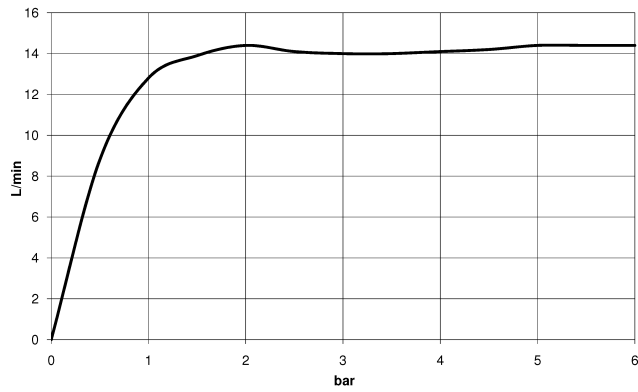

MADISON Showerpipe with shower thermostat - Platinum

MADISON

ST 050 304 4360

ST 050 304 4360

1:10

Flow rate chart

Certificates

LGA_38665.