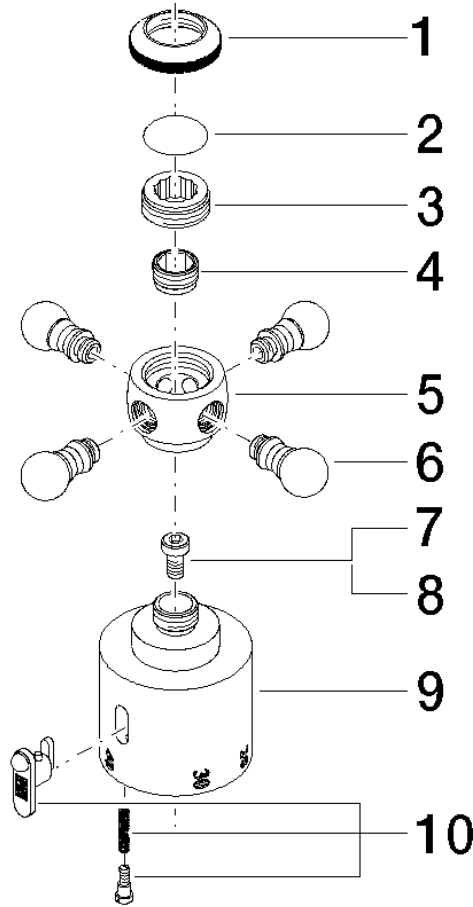

ST 050 304 4360

- shower with fixed riser projection 420mm
- rain shower Ø 200 mm
- rain shower with anti-scale system
- max. rainshower flow 14 l/min
- Function from: 8 l/min
- rotary diverter for fixed-riser shower/hand shower
- height of fittings up to rain shower (bottom edge) 985mm
- height of fittings up to top edge of elbow 1160mm
- two-part push-on rosette Ø 65 mm
- rosette for shower holder Ø 65mm
- rosette for wall mounting Ø 60mm
- gauge 150 mm - 13 mm
- metal shower hose 1250mm with integrated anti-twist protection
- 1/2" connection
- Pipe diameter 20 mm

Spare parts list

No.	Item Number	Name	Quantity used	Delivery time
1	09 20 36 005-08	handle	1	40
2	09 26 01 016 90	accessories	1	2
3	09 20 83 006 90	handle	1	2
4	09 24 03 119 90	nipple	1	2
6	09 20 36 004-08	handle	4	40
7	90 30 30 027 00 90	screw	1	2
8	09 30 33 004 90	screw	1	2
10	90 21 33 020 00 90	handle	1	2